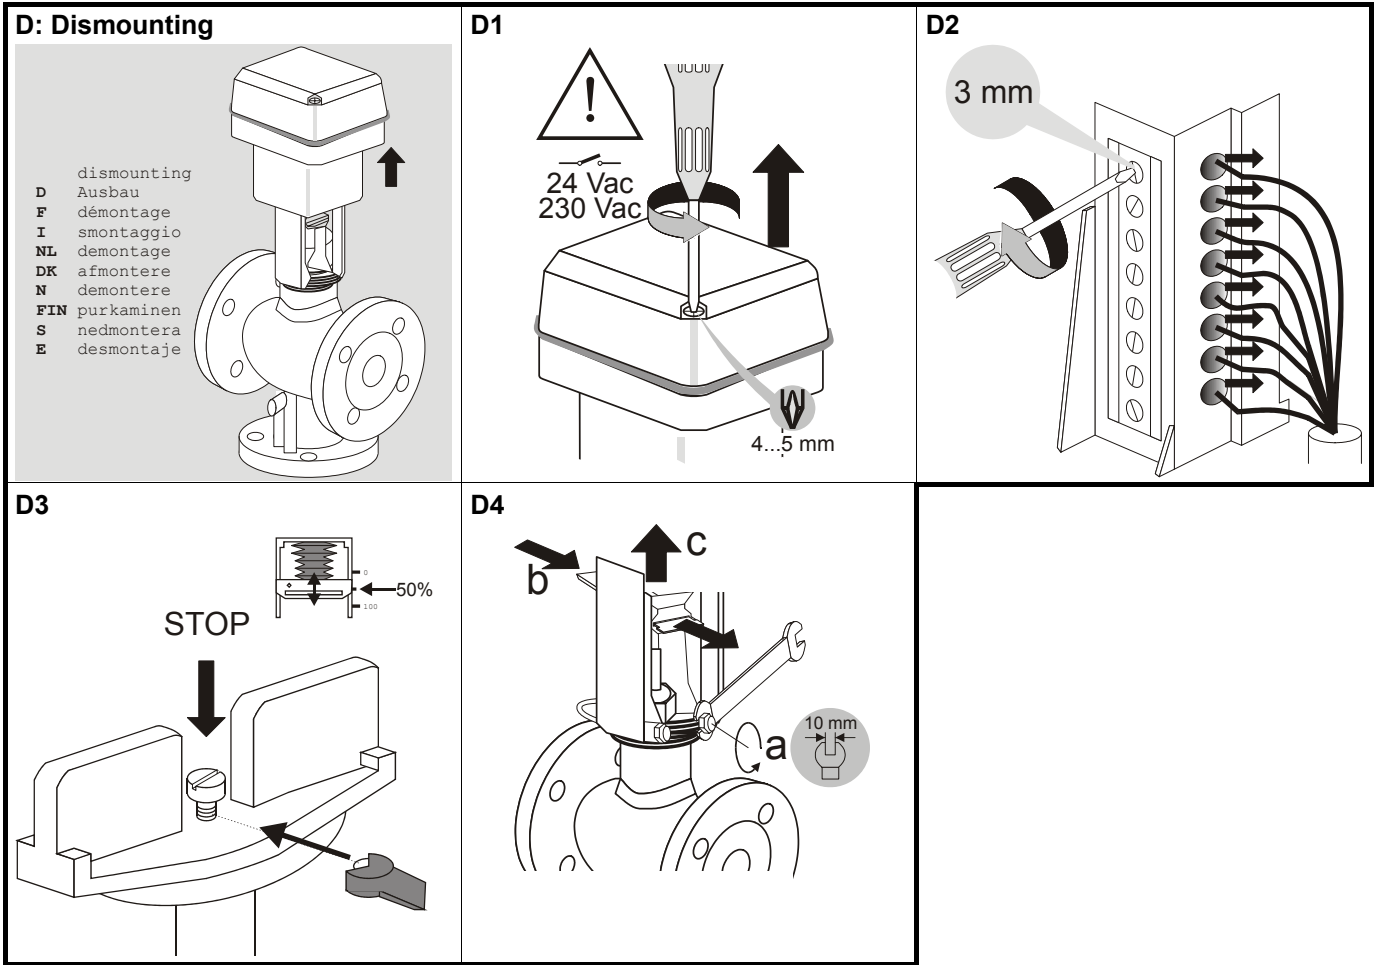

ML6425A,B Electric Linear Valve Actuator

INSTALLATION INSTRUCTIONS

A1-A7: Installation

Honeywell

Manufactured for and on behalf of the Environmental and Combustion Controls Division of Honeywell Technologies Sàrl, Rolle, Z.A. La Pièce 16, Switzerland by its Authorized Representative: