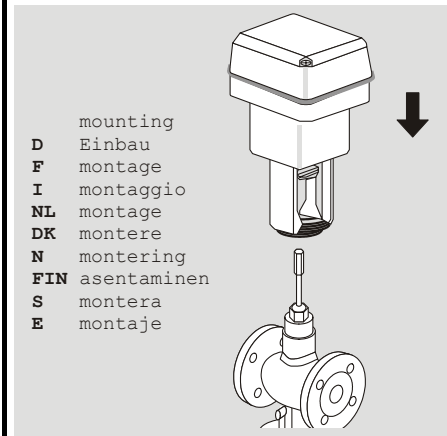

SF Asennusohje
 S Installation instruktioner
 N Installationsinstruktioner
 DK Installasjonsinstruktus
 NL Installatievoorschrift
 D Montageanweisung
 F Instructions d'installation
 ES Instrucciones de montaje
 I Istruzioni di montaggio

ML6425A,B Electric Linear Valve Actuator

INSTALLATION INSTRUCTIONS

A1-A7: Installation

Honeywell

Manufactured for and on behalf of the Environmental and Combustion Controls Division of Honeywell Technologies Sàrl, Rolle, Z.A. La Pièce 16, Switzerland by its Authorized Representative: