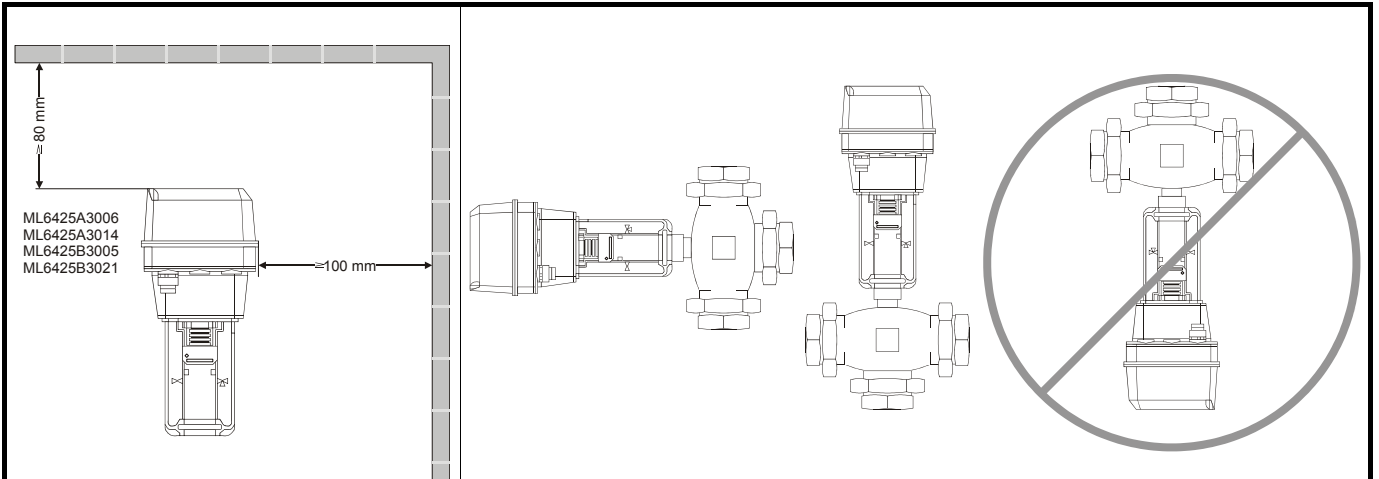

SF Asennusohje
 S Installation instruktioner
 N Installationsinstruktioner
 DK Installasjonsinstruktus
 NL Installatievoorschrift
 D Montageanweisung
 F Instructions d'installation
 ES Instrucciones de montaje
 I Istruzioni di montaggio

ML6425A,B Electric Linear Valve Actuator

INSTALLATION INSTRUCTIONS

A1-A7: Installation

Honeywell

Manufactured for and on behalf of the Environmental and Combustion Controls Division of Honeywell Technologies Sàrl, Rolle, Z.A. La Pièce 16, Switzerland by its Authorized Representative: