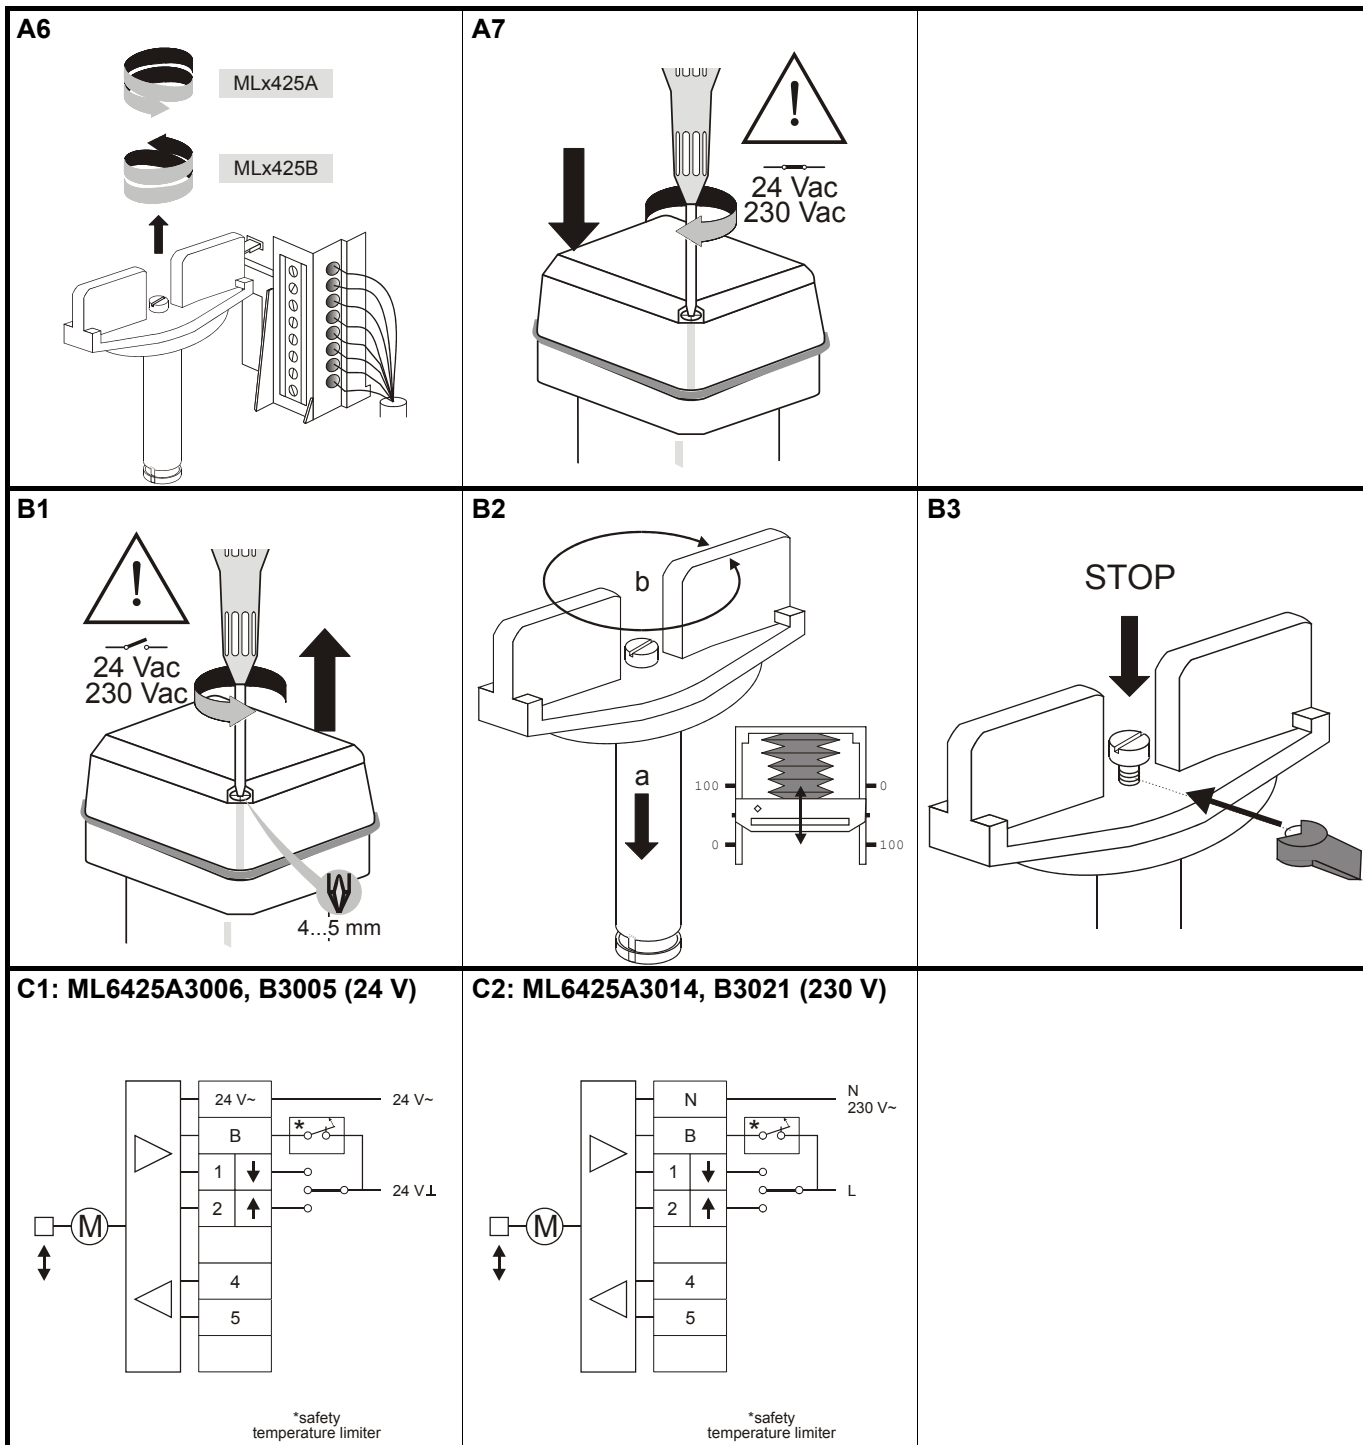

SF Asennusohje
 S Installation instruktioner
 N Installationsinstruktioner
 DK Installasjonsinstruktus
 NL Installatievoorschrift
 D Montageanweisung
 F Instructions d'installation
 ES Instrucciones de montaje
 I Istruzioni di montaggio

ML6425A,B Electric Linear Valve Actuator

INSTALLATION INSTRUCTIONS

A1-A7: Installation

Honeywell

Manufactured for and on behalf of the Environmental and Combustion Controls Division of Honeywell Technologies Sàrl, Rolle, Z.A. La Pièce 16, Switzerland by its Authorized Representative: