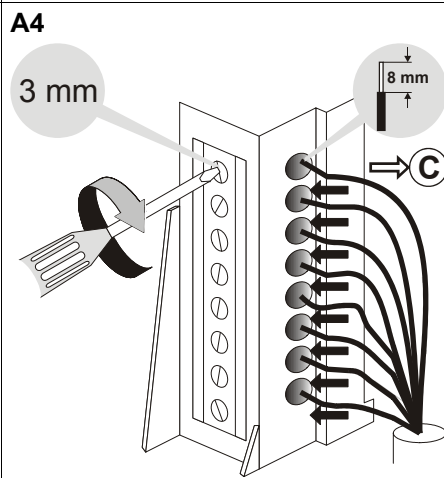

SF Asennusohje
 S Installation instruktioner
 N Installationsinstruktioner
 DK Installasjonsinstruktus
 NL Installatievoorschrift
 D Montageanweisung
 F Instructions d'installation
 ES Instrucciones de montaje
 I Istruzioni di montaggio

ML6425A,B Electric Linear Valve Actuator

INSTALLATION INSTRUCTIONS

A1-A7: Installation

Honeywell

Manufactured for and on behalf of the Environmental and Combustion Controls Division of Honeywell Technologies Sàrl, Rolle, Z.A. La Pièce 16, Switzerland by its Authorized Representative: