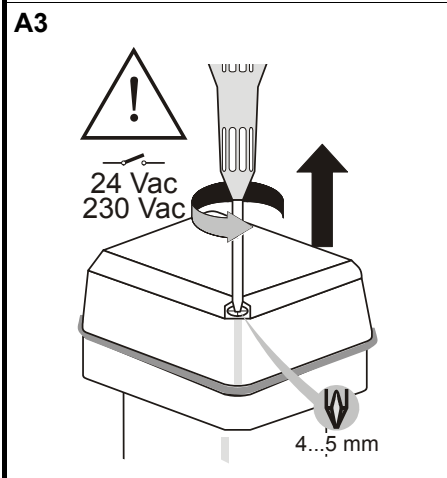

ML6425A,B Electric Linear Valve Actuator

INSTALLATION INSTRUCTIONS

A1-A7: Installation

Honeywell

Manufactured for and on behalf of the Environmental and Combustion Controls Division of Honeywell Technologies Sàrl, Rolle, Z.A. La Pièce 16, Switzerland by its Authorized Representative: